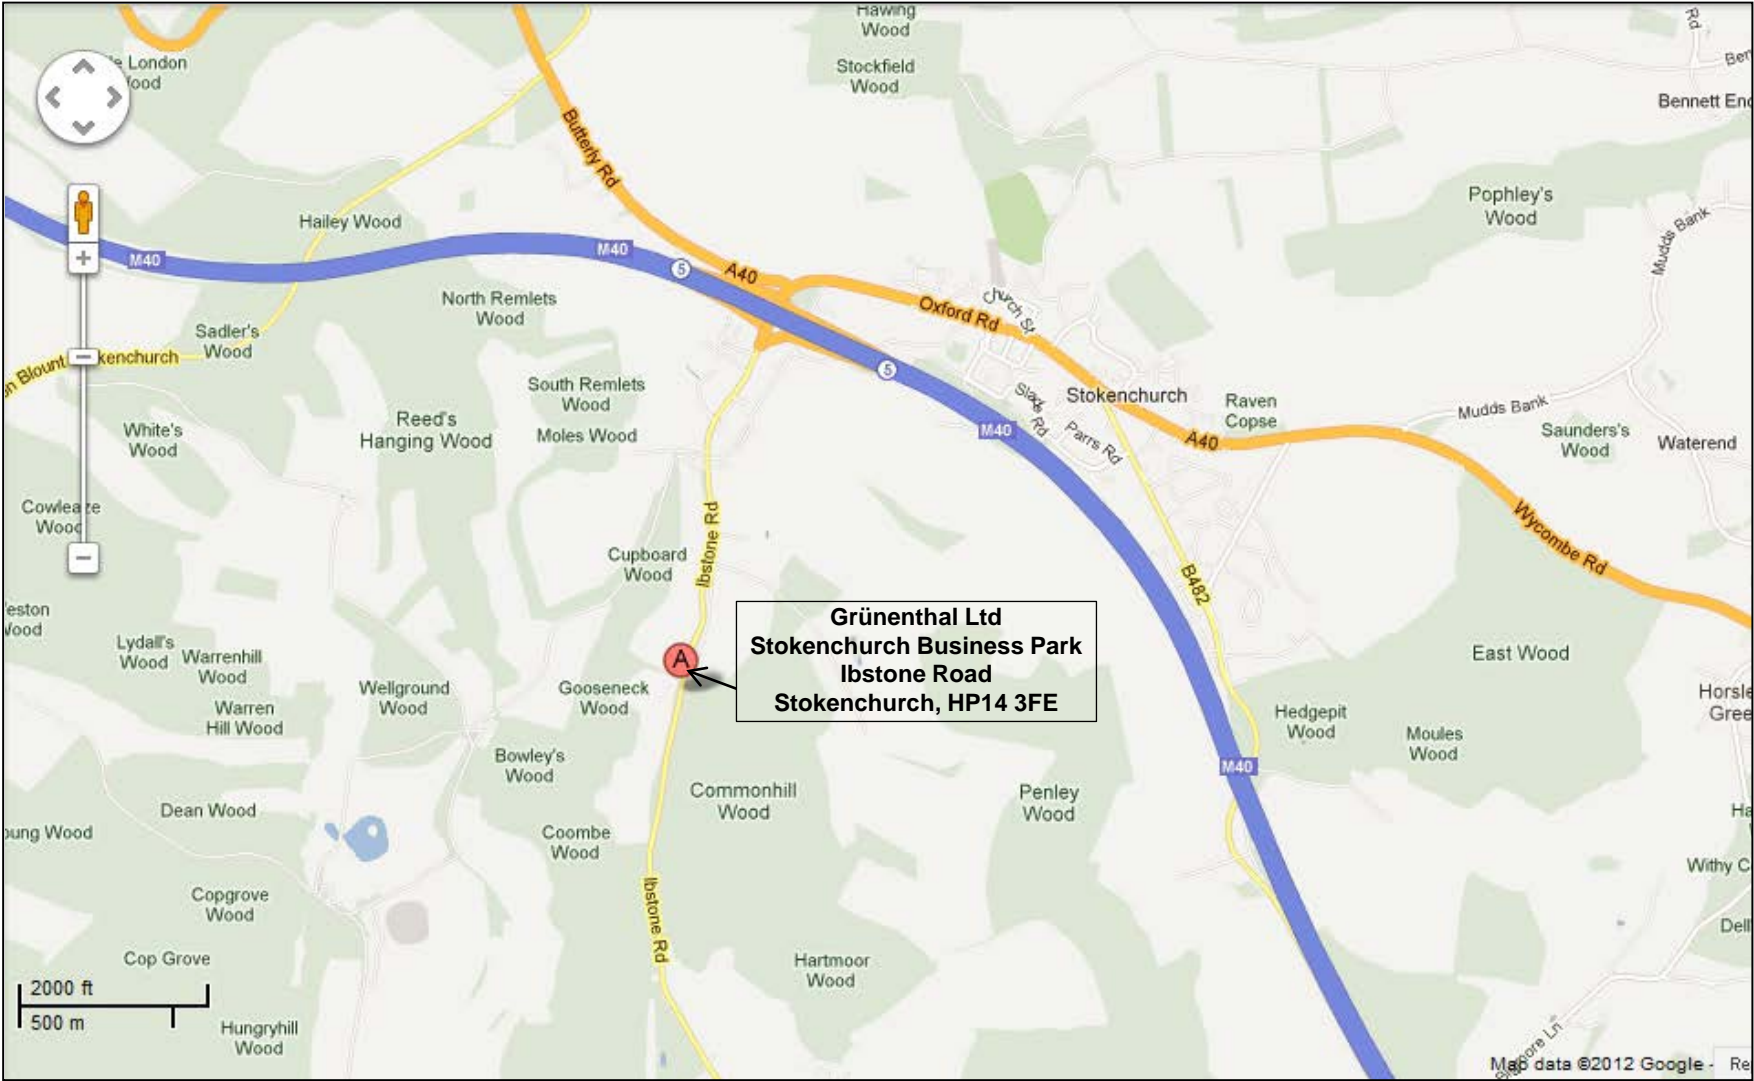

Directions to Grünenthal Ltd

2 Stokenchurch Business Park, Ibstone Road, Stokenchurch, HP14 3FE
Sat Nav Postcode – HP14 3XR

From South & East

Leave the M25 at junction 16 (signposted Birmingham, Oxford) and join the M40 motorway. Exit the M40 at junction 5 (signposted A40 Stokenchurch). At the T-junction turn left onto the A40 to Ibstone Road, Stokenchurch. Turn immediately right at the sign for Stokenchurch Business Park. Take the first turning on the right (go through the barrier) and Grünenthal Ltd is the second building on your left.

From North & West

Travel south on the M40. Exit the M40 at junction 5 (signposted A40 Stokenchurch). At the T-junction turn right onto the A40 to Ibstone Road, Stokenchurch. Turn immediately right at the sign for Stokenchurch Business Park. Take the first turning on the right (go through the barrier) and Grünenthal Ltd is the second building on your left.

Please call +44(0)870 351 8960 if you need any assistance

Location Map

Grünenthal Ltd