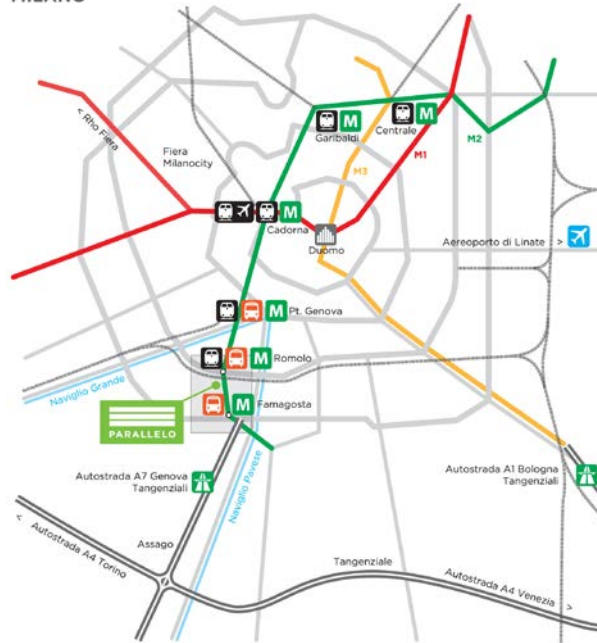

MILANO

Think Innovation. Feel Life.®